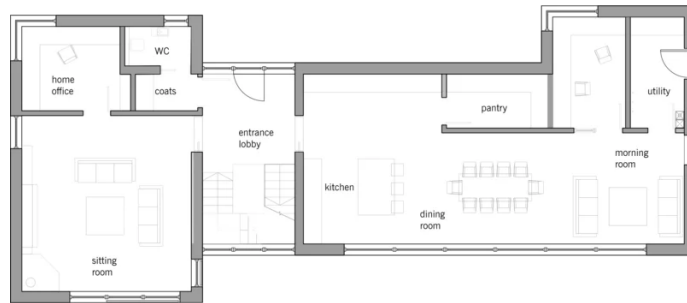

Floor plans Clifton

Ground Floor