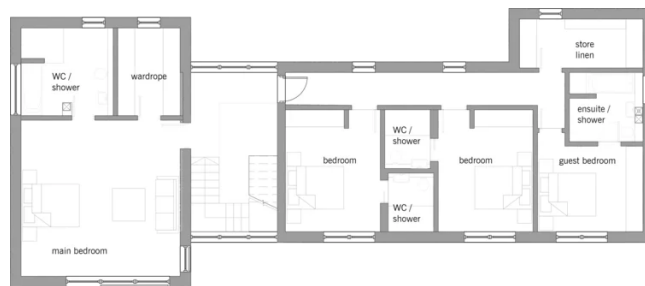

First Floor