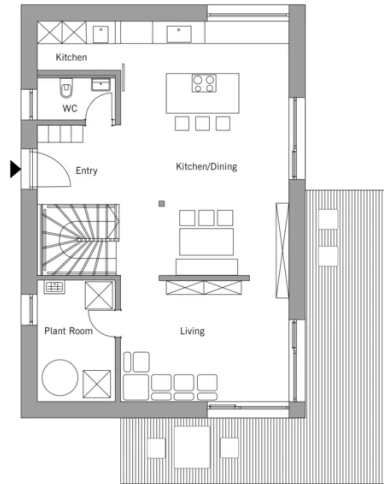

Floor plans Show house "my smart green home: Schwarzwald"

Ground Floor