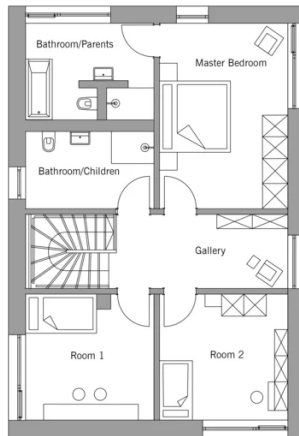

First Floor

BAUFRITZ®
WIR BAUEN GESUNDHEIT